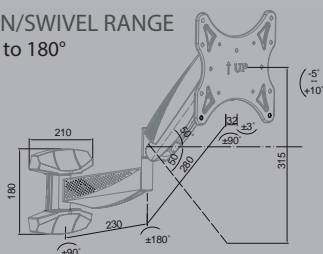

MODEL

AIFM4040

CORE

AVS

MOUNTS - FULL MOTION

Interactive Full motion lifestyle TV mount

The AIFM4040 provides excellent viewing adjustability for small to medium sized TV's up to a size of 55".

With a interactive full motion, cable management and versatile mounting options the AIFM4040 is a mount that offers an ergonomic viewing platform and an aesthetically pleasing look for the home or office.

SPECIFICATIONS

SUGGESTED SCREEN SIZE
Up to 55"

MOUNTING PATTERN

200 x 100, 200 x 200, 300 x 200, 400 x 200
300 x 300, 400 x 300, 400 x 400mm

MAXIMUM LOAD

21kg

PROFILE

2.3" - 21.9" (5.8 - 55.5 cm)

PAN/SWIVEL RANGE

Up to 180°

FEATURES AND BENEFITS

INTERACTIVE FULL MOTION
Allows you to find and maintain a comfortable viewing angle

CABLE MANAGEMENT
Conceals cables for a clean look

CONSTANT FORCE TECHNOLOGY

Lets you easily make light touch adjustments without the use of knobs or levers

EXTENDABLE DESIGN
Holds your TV between 58mm & 555mm from the wall to suit your preferences

FINISH
Black